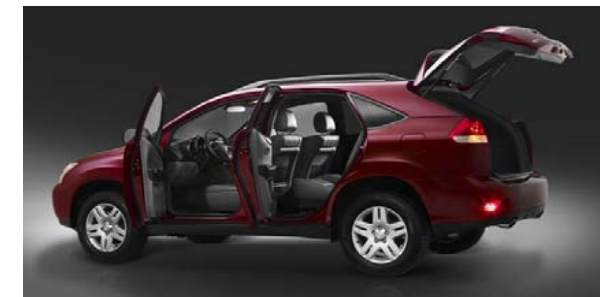

MARS H6 CUV (6472)